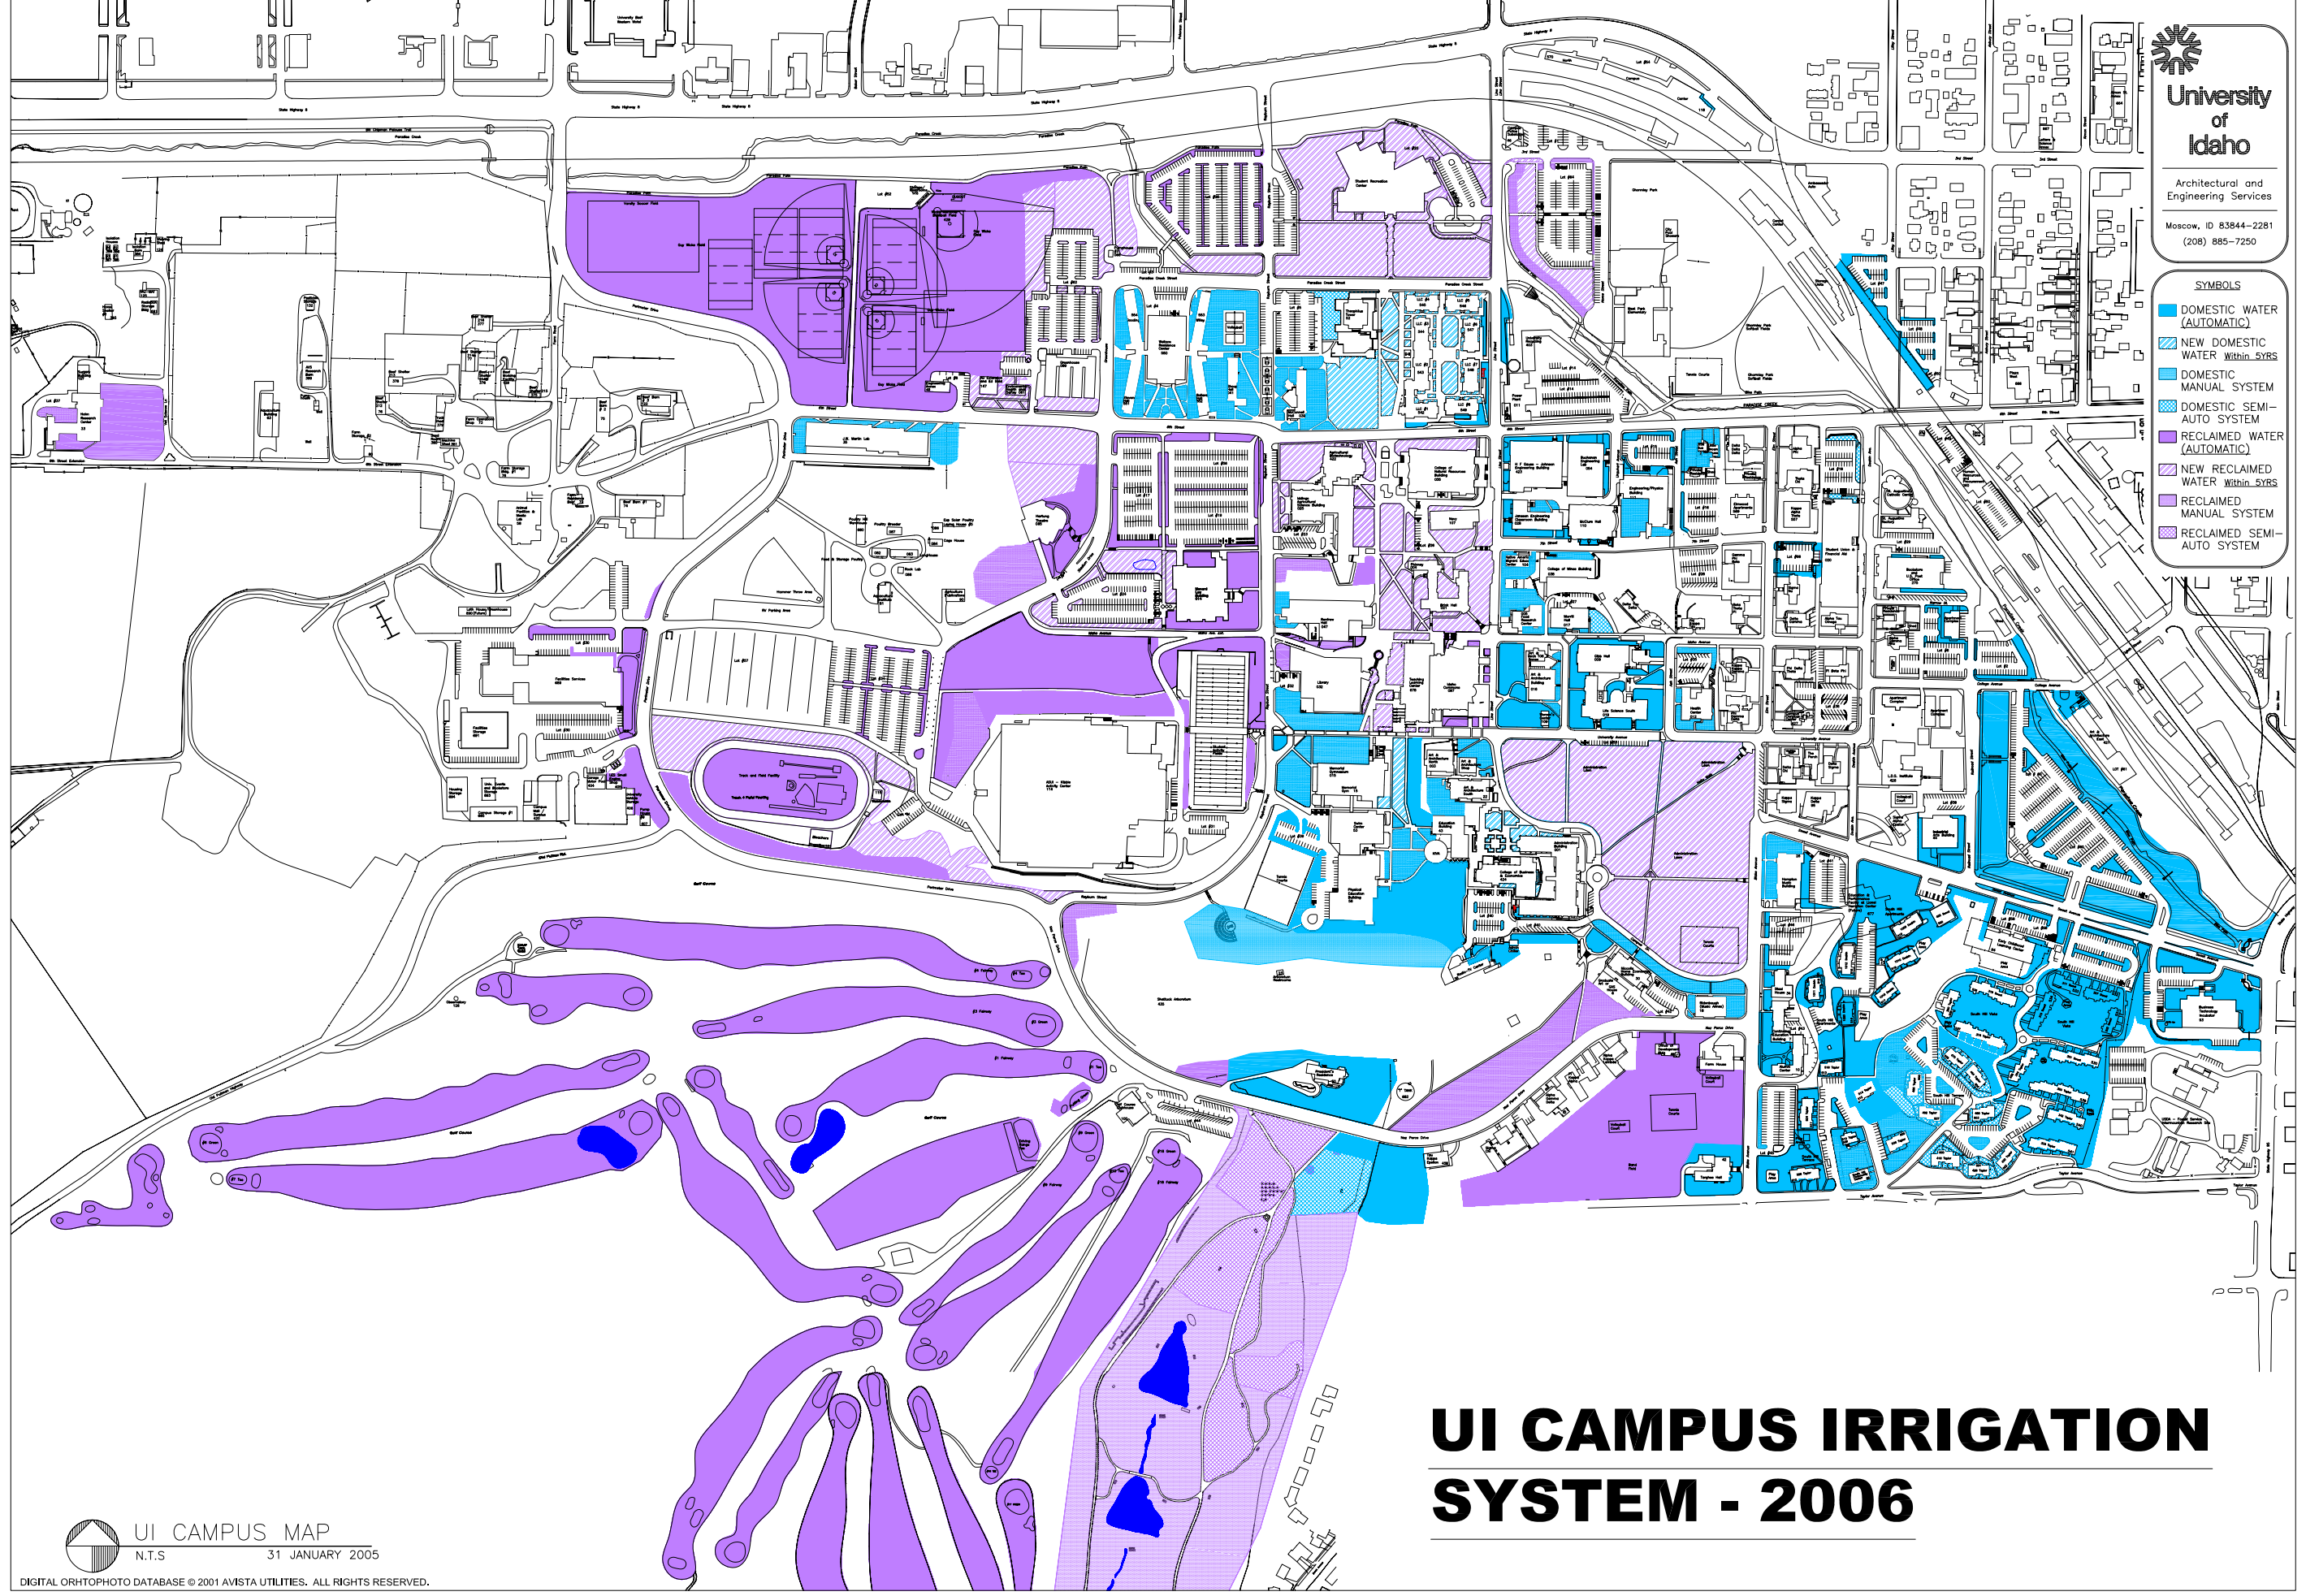

University of Idaho
 Architectural and Engineering Services
 Moscow, ID 83844-2281
 (208) 885-7250

- SYMBOLS**
- DOMESTIC WATER (AUTOMATIC)
 - ▨ NEW DOMESTIC WATER Within 5YRS
 - DOMESTIC MANUAL SYSTEM
 - ▨ DOMESTIC SEMI-AUTO SYSTEM
 - RECLAIMED WATER (AUTOMATIC)
 - ▨ NEW RECLAIMED WATER Within 5YRS
 - RECLAIMED MANUAL SYSTEM
 - ▨ RECLAIMED SEMI-AUTO SYSTEM

UI CAMPUS IRRIGATION SYSTEM - 2006